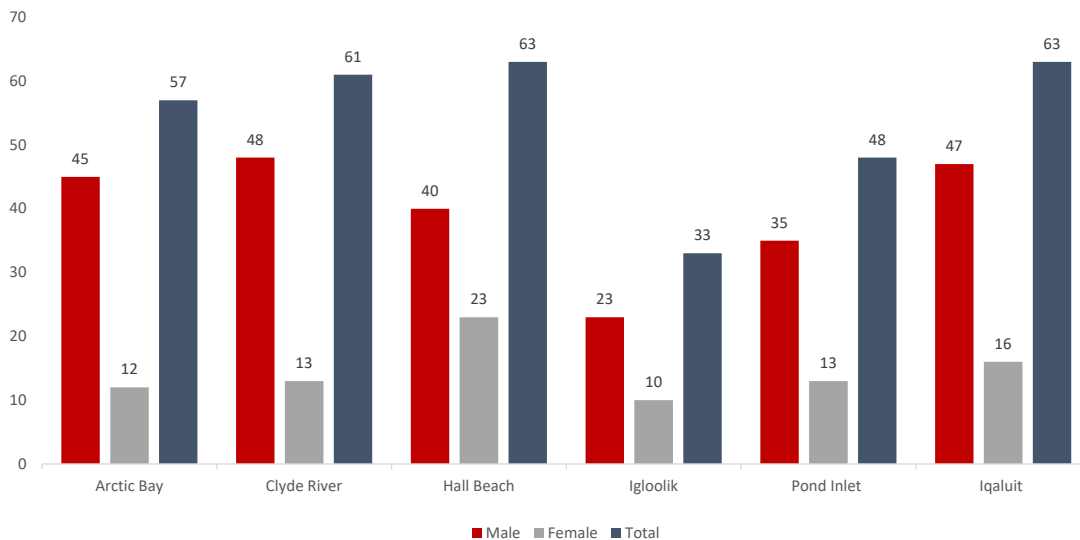

Q3 2018 IIBA Report

Highlights from July 1 – September 30, 2018

Inuit employed at the Mary River Project

~357
Inuit employees
working in Q3

20%
Increase
from last
quarter

\$24.8
million

committed to Inuit
Firms in Q3